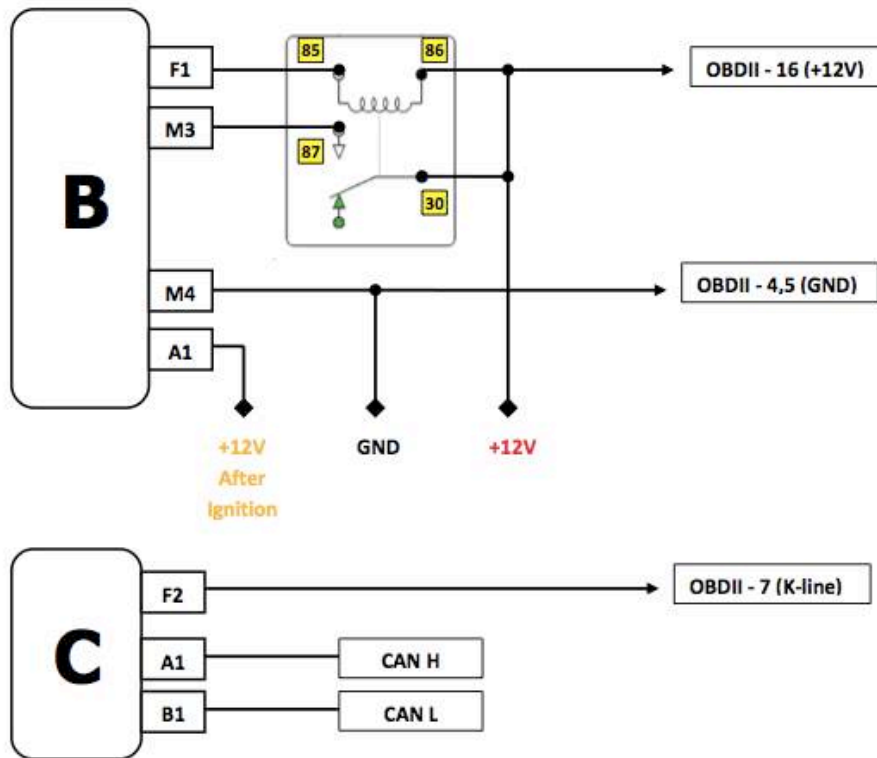

\\RENAULT\EDC15C13 CAN\0 281 011 529\95pc08_ori_emu_manual.bin

OFFSET	00	01	02	03	04	05	06	07	08	09	0A	0B	0C	0D	0E	0F		
00000120	FF	FF	FF	FF	FF	FF	FF	FF	FF	FF	FF	FF	FF	FF	FF	FF	яяяяяяяяяяяяяяяяяяяя	
00000130	FF	FF	FF	FF	FF	FF	FF	FF	FF	FF	FF	FF	FF	FF	FF	FF	яяяяяяяяяяяяяяяяяяяя	
00000140	FF	FF	FF	FF	FF	FF	FF	FF	FF	FF	FF	FF	FF	FF	FF	FF	яяяяяяяяяяяяяяяяяяяя	
00000150	FF	FF	FF	FF	FF	FF	FF	FF	FF	FF	FF	FF	FF	FF	FF	FF	яяяяяяяяяяяяяяяяяяяя	
00000160	FF	FF	FF	FF	FF	FF	FF	FF	FF	FF	00	00	00	00	00	00	яяяяяяяяяяяяяяяяяяяя	
00000170	00	00	00	00	00	00	00	00	00	00	00	00	00	00	00	00	
00000180	00	00	00	00	FF	FF	FF	FF	FF	FF	FF	FF	FF	FF	FF	FF	
00000190	FF	FF	FF	FF	FF	FF	00	00	00	00	01	00	00	36	00	00	яяяяяяяяяяяяяяяяяяяя	
000001A0	00	00	0A	00	00	0E	00	73	00	C0	00	04	00	00	00	00s.A.....	
000001B0	FF	00	08	C5	0C	3B	01	00	00	00	9C	63	37	00	00	00	я..E.;...ьс7...	
000001C0	00	28	00	00	00	00	00	00	00	00	40	E6	CA	B1	CC	22	(.....@жK±M"	
000001D0	15	B3	9F	E4	99	77	EA	4C	60	1B	66	88	BF	19	25	4E	..iug™wкL`f i.5N	
000001E0	33	DD	EA	4C	60	1B	66	88	00	00	E3	9F	E4	99	77	00	00	3ЭкL`f..iug™w..
000001F0	AA	00	02	57	A8	00	08	7D	0F	0F	10	00	00	00	04	01	€..WE..}.....	
00000200	00	00	00	00	00	00	3B	10	E0	E5	88	0C	00	00	22	00;ael....."	
00000210	00	00	00	FF	0B	00	00	00	00	00	00	00	00	00	00	00я.....	
00000220	00	00	00	00	00	00	00	00	00	00	00	83	00	00	00	00f.....	
00000230	87	00	00	9B	E8	03	76	00	00	00	00	00	00	00	00	00	‡..>u.v.....	
00000240	00	00	00	00	00	00	00	00	00	00	00	00	00	00	00	00	
00000250	00	00	00	00	00	00	00	00	00	00	00	00	00	00	00	00	
00000260	00	00	00	00	00	00	00	00	00	00	00	00	00	00	00	00	

CAMBIAR VALORES RESALTADOS EN LA IMAGEN
POR VALOR **00 00**

IMPORTANTE: Necesario alimentar en banco para emparejamiento entre unidad y emulador.

Repetir operación 3 ciclos de contacto.

Verificar funcionamiento :El emulador debe parpadear rápidamente (proceso OK)