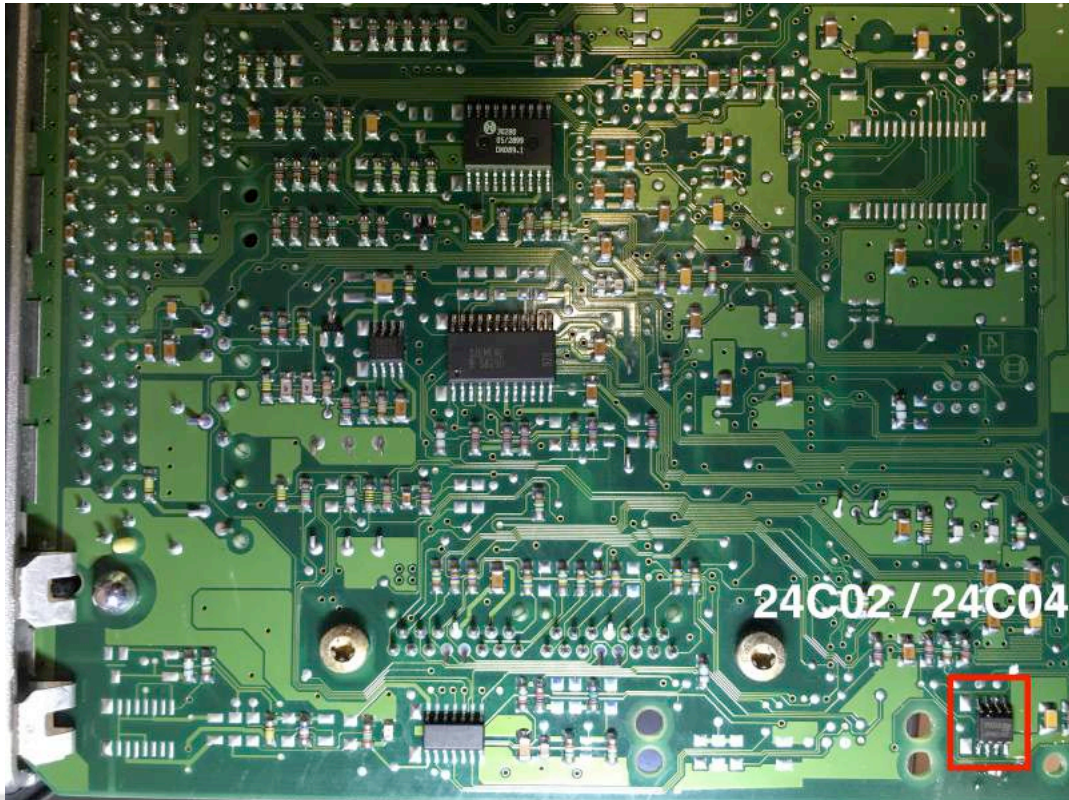

*soluciones*airbag

Paseo de los Olivos, 35 28935 Móstoles (Parque Coimbra) Madrid.

Tlf y Whatsapp: 608540592

Correo electrónico: solucionesairbag@gmail.com