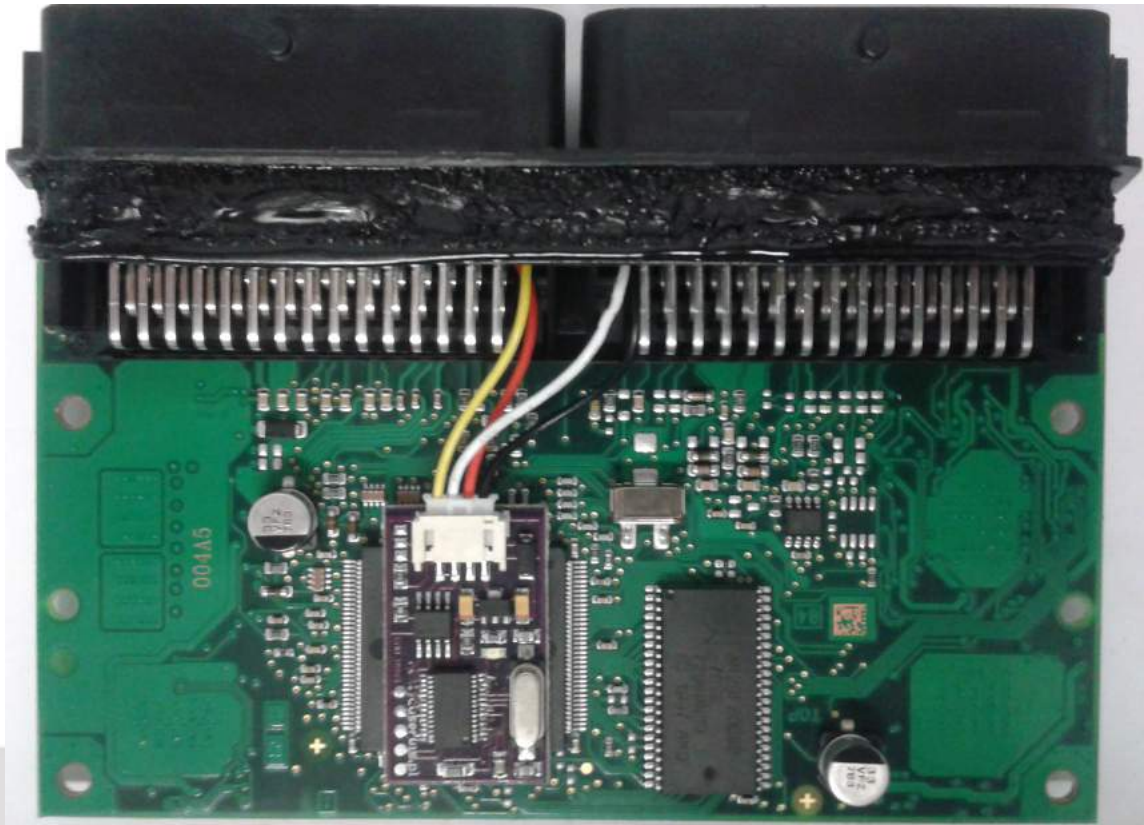

Rojo = 12v
Negro = Negativo
Amarillo = Can H
Blanco = Can L